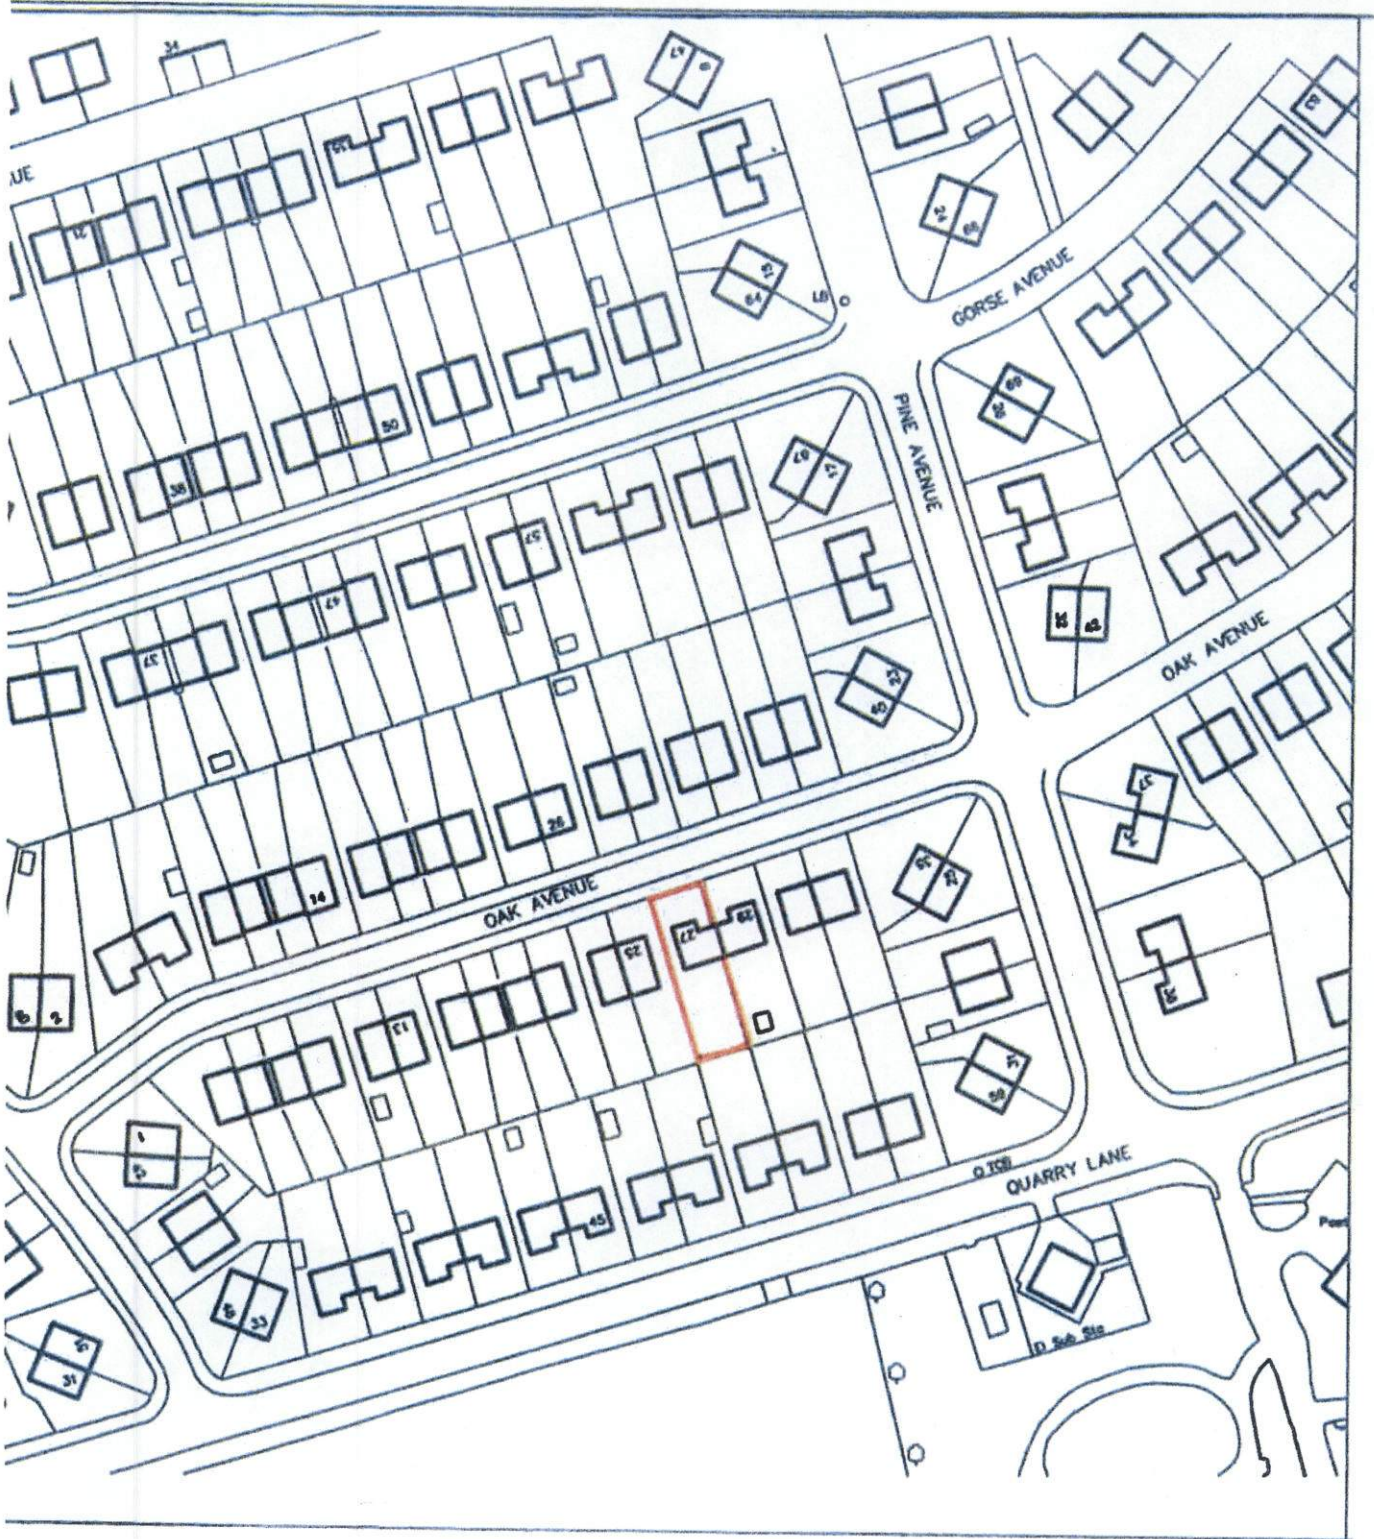

	27 Oak Avenue, South Shields
	Location Plan
	Proposed Front Porch / Side Extension
Date June 2014	Scale 1 : 1250 E A4

SOUTH TYNESIDE COUNCIL
25 MAR 2015
AREA PLANNING

ST0285 / 15 HFUL